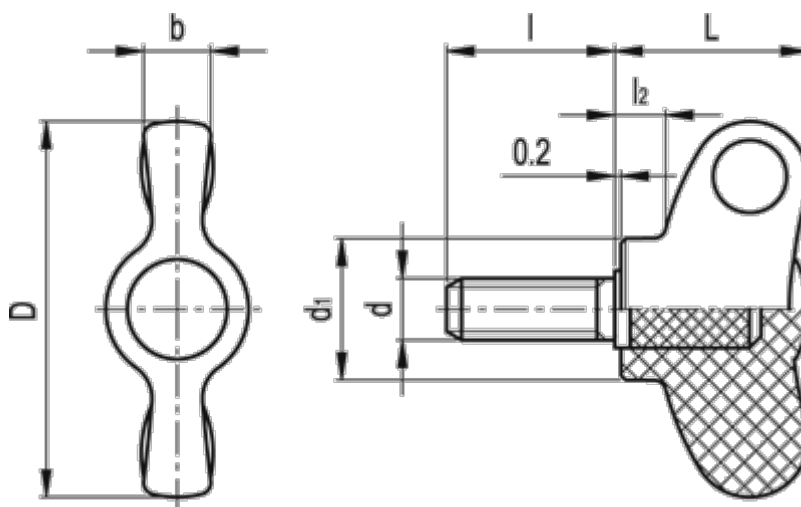

Article number: 2302008614
Description: E+G Wing nut
CWN.32 p-M6x25

Measures

b	= 6.0
D	= 32
d1	= 12.0
d 6g	= M6
G	= 13
l	= 25
L	= 16.5
l2	= 3.5